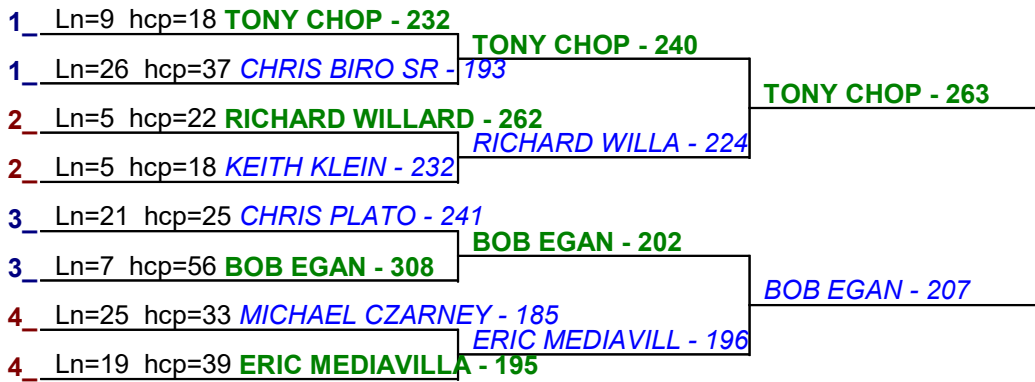

Sunday 12:00 AM

Game 1

Game 2

Game 3

Bracket 2 - Handicap - #1
**** Finished ****

1. **TONY CHOP** \$25
2. **CRAIG PHILLI** \$10

Bracket 2 - Handicap - #2
**** Finished ****

1. **JEREMY GRIF** \$25
2. **TONY CHOP** \$10

Bracket 2 - Handicap - #3
**** Finished ****

1. **TONY CHOP** \$25
2. **BOB EGAN** \$10

Bracket 2 - Handicap - #4
**** Finished ****

1. **TONY CHOP** \$25
2. **HOLLY HROV** \$10

Game 1

Game 2

Game 3

Bracket 2 - Handicap - #5
**** Finished ****

1. **TONY CHOP** \$25
 2. **CHRIS PLATO** \$10

Bracket 2 - Handicap - #6
**** Finished ****

1. **KEITH KLEIN** \$25
 2. **JEREMY TAVE** \$10

Bracket 2 - Handicap - #7
**** Finished ****

1. **TONY CHOP** \$25
 2. **RICHARD WIL** \$10