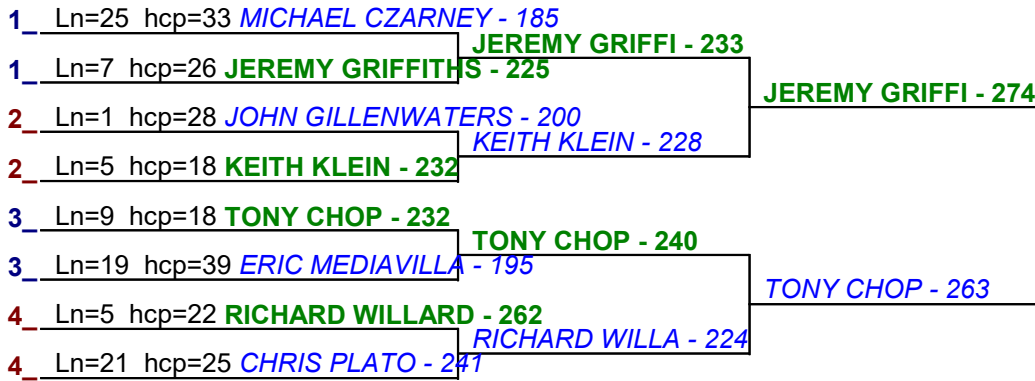

Sunday 12:00 AM

Game 1

Game 2

Game 3

Bracket 2 - Handicap - #1
**** Finished ****

1. **TONY CHOP** \$25
2. **CRAIG PHILLI** \$10

Bracket 2 - Handicap - #2
**** Finished ****

1. **JEREMY GRIF** \$25
2. **TONY CHOP** \$10

Bracket 2 - Handicap - #3
**** Finished ****

1. **TONY CHOP** \$25
2. **BOB EGAN** \$10

Bracket 2 - Handicap - #4
**** Finished ****

1. **TONY CHOP** \$25
2. **HOLLY HROV** \$10

Game 1

Game 2

Game 3

Bracket 2 - Handicap - #5
**** Finished ****

1. **TONY CHOP** \$25
 2. **CHRIS PLATO** \$10

Bracket 2 - Handicap - #6
**** Finished ****

1. **KEITH KLEIN** \$25
 2. **JEREMY TAVE** \$10

Bracket 2 - Handicap - #7
**** Finished ****

1. **TONY CHOP** \$25
 2. **RICHARD WIL** \$10