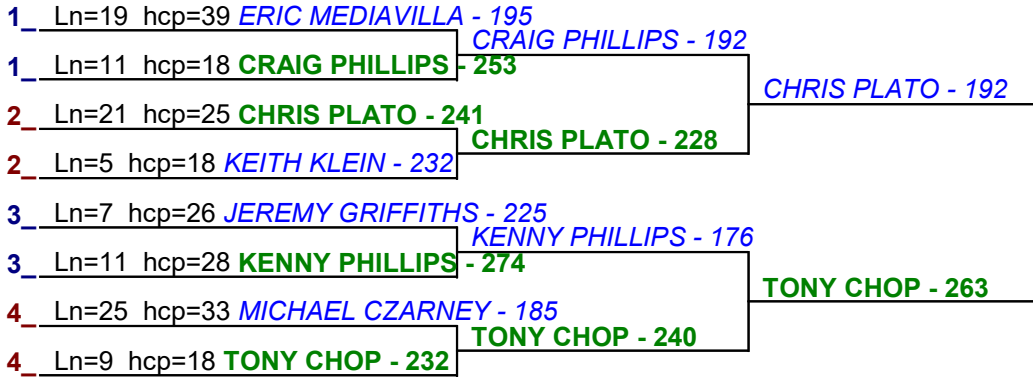

Sunday 12:00 AM

Game 1

Game 2

Game 3

Bracket 2 - Handicap - #1
**** Finished ****

1. **TONY CHOP** \$25
2. **CRAIG PHILLI** \$10

Bracket 2 - Handicap - #2
**** Finished ****

1. **JEREMY GRIF** \$25
2. **TONY CHOP** \$10

Bracket 2 - Handicap - #3
**** Finished ****

1. **TONY CHOP** \$25
2. **BOB EGAN** \$10

Bracket 2 - Handicap - #4
**** Finished ****

1. **TONY CHOP** \$25
2. **HOLLY HROV** \$10

Game 1

Game 2

Game 3

Bracket 2 - Handicap - #5
**** Finished ****

1. **TONY CHOP** \$25
 2. **CHRIS PLATO** \$10

Bracket 2 - Handicap - #6
**** Finished ****

1. **KEITH KLEIN** \$25
 2. **JEREMY TAVE** \$10

Bracket 2 - Handicap - #7
**** Finished ****

1. **TONY CHOP** \$25
 2. **RICHARD WIL** \$10