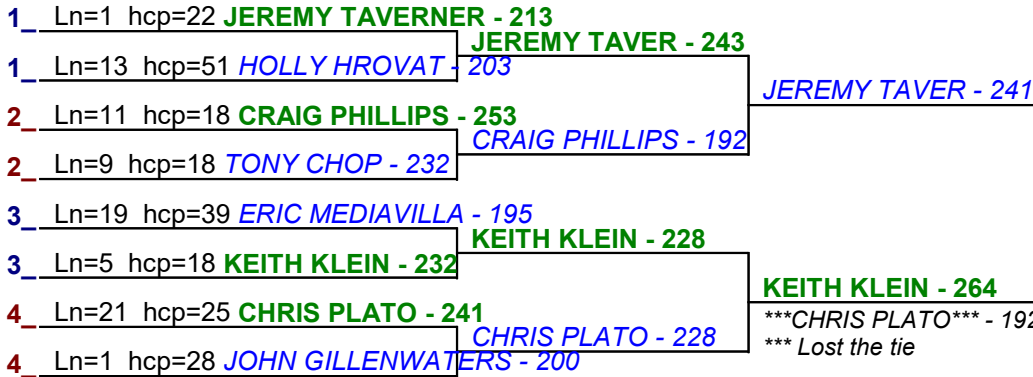

Bracket 2 - Handicap - #3
**** Finished ****

1. **TONY CHOP** \$25
2. **BOB EGAN** \$10

Bracket 2 - Handicap - #4
**** Finished ****

1. **TONY CHOP** \$25
2. **HOLLY HROV** \$10

Game 1

Game 2

Game 3

Bracket 2 - Handicap - #5
**** Finished ****

1. **TONY CHOP** \$25
 2. **CHRIS PLATO** \$10

Bracket 2 - Handicap - #6
**** Finished ****

1. **KEITH KLEIN** \$25
 2. **JEREMY TAVE** \$10

Bracket 2 - Handicap - #7
**** Finished ****

1. **TONY CHOP** \$25
 2. **RICHARD WIL** \$10