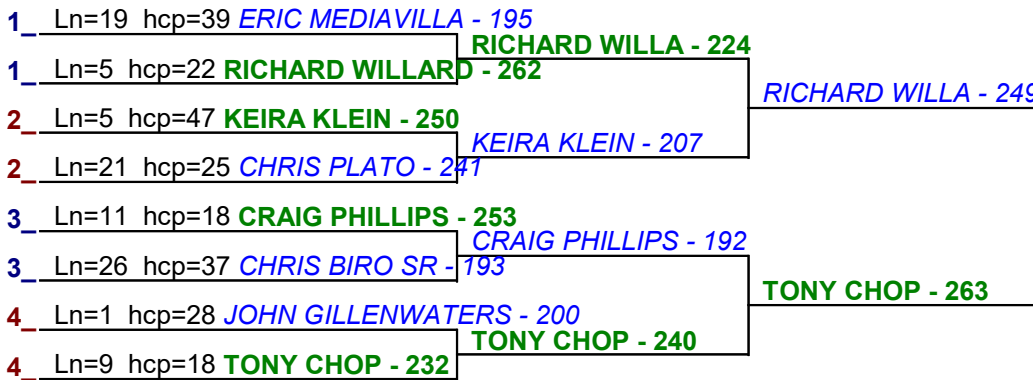

Bracket 2 - Handicap - #3
**** Finished ****

1. **TONY CHOP** \$25
2. **BOB EGAN** \$10

Bracket 2 - Handicap - #4
**** Finished ****

1. **TONY CHOP** \$25
2. **HOLLY HROV** \$10

Game 1

Game 2

Game 3

Bracket 2 - Handicap - #5
**** Finished ****

1. **TONY CHOP** \$25
 2. **CHRIS PLATO** \$10

Bracket 2 - Handicap - #6
**** Finished ****

1. **KEITH KLEIN** \$25
 2. **JEREMY TAVE** \$10

Bracket 2 - Handicap - #7
**** Finished ****

1. **TONY CHOP** \$25
 2. **RICHARD WIL** \$10