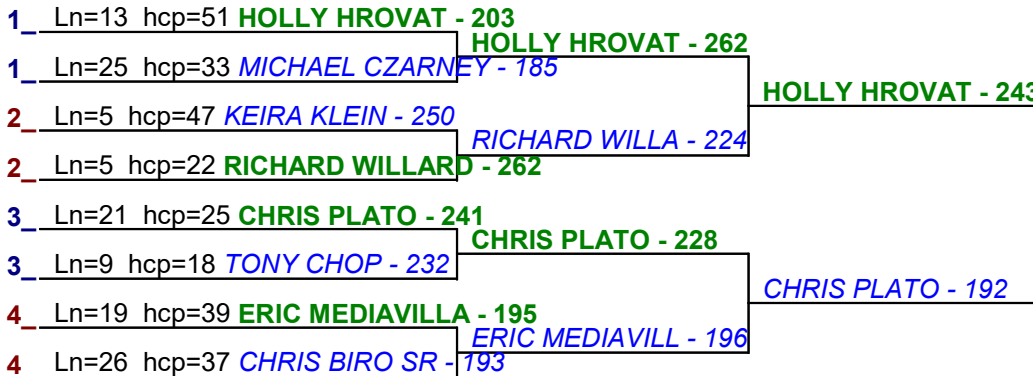

1. **HOLLY HROV** $25
2. **CHRIS PLATO** $10