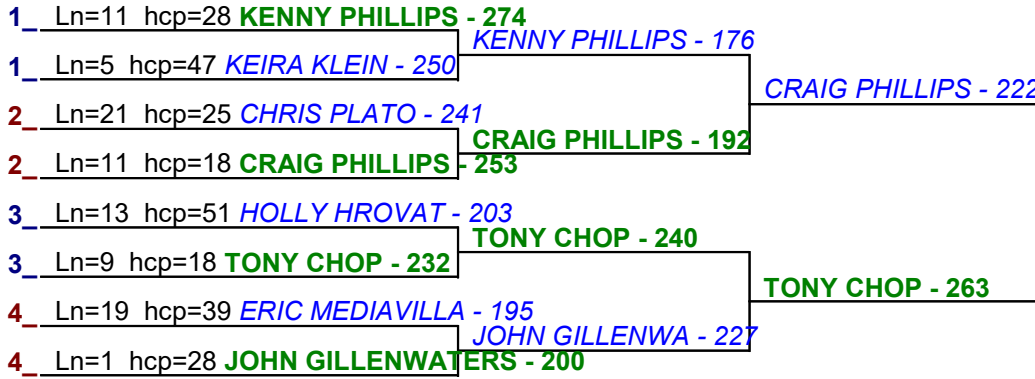

Sunday 12:00 AM

Game 1

Game 2

Game 3

Bracket 2 - Handicap - #1
**** Finished ****

1. **TONY CHOP** \$25
2. **CRAIG PHILLI** \$10

Bracket 2 - Handicap - #2
**** Finished ****

1. **JEREMY GRIF** \$25
2. **TONY CHOP** \$10

Bracket 2 - Handicap - #3
**** Finished ****

1. **TONY CHOP** \$25
2. **BOB EGAN** \$10

Bracket 2 - Handicap - #4
**** Finished ****

1. **TONY CHOP** \$25
2. **HOLLY HROV** \$10

Game 1

Game 2

Game 3

Bracket 2 - Handicap - #5
**** Finished ****