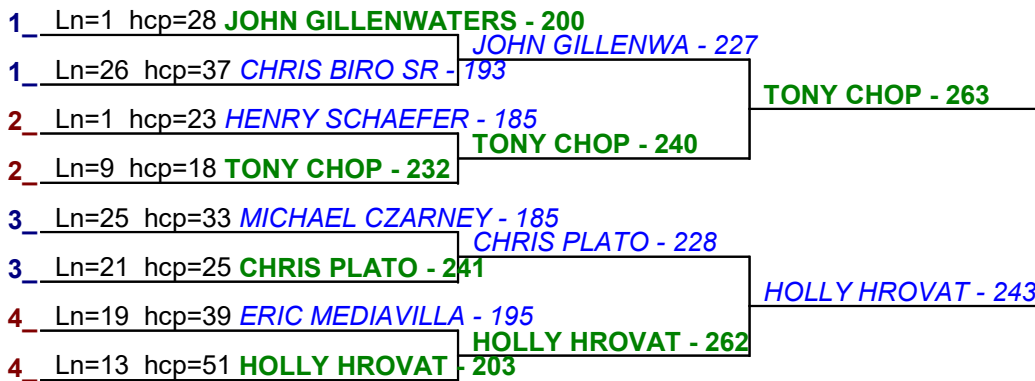

Sunday 12:00 AM

Game 1

Game 2

Game 3

Bracket 2 - Handicap - #1
**** Finished ****

1. **TONY CHOP** \$25
2. **CRAIG PHILLI** \$10

Bracket 2 - Handicap - #2
**** Finished ****

1. **JEREMY GRIF** \$25
2. **TONY CHOP** \$10

Bracket 2 - Handicap - #3
**** Finished ****

1. **TONY CHOP** \$25
2. **BOB EGAN** \$10

Bracket 2 - Handicap - #4
**** Finished ****

1. **TONY CHOP** \$25
2. **HOLLY HROV** \$10

Game 1

Game 2

Game 3

Bracket 2 - Handicap - #5
**** Finished ****